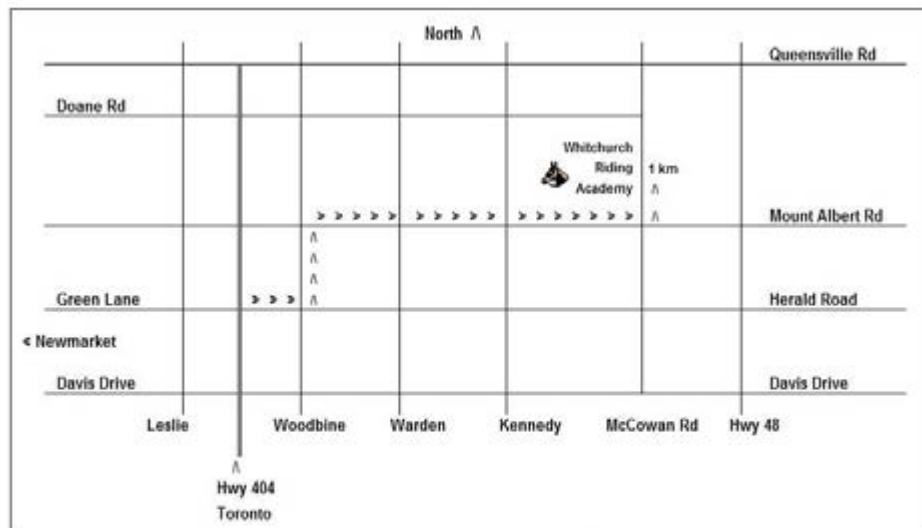

Visit Whitchurch Riding Academy!

Open House Dates 2020 -- 1:00 to 3:00 pm

Saturday, March 28 ♦ Saturday, April 18

Saturday, May 9 ♦ Saturday, June 13

Or contact us for a free tour! Located east of Newmarket.

Eligible for Canadian Children's Fitness Tax Credit

19480 McCowan Rd., Mount Albert, Ontario L0G 1M0
Located 1 km north of Mount Albert Rd (on West side)
Tel: (905) 473-5260

Important Note: Heading north, McCowan Rd. ends at Aurora Rd, and begins again at Davis Drive
Use Hwy 404, or Hwy 48, if heading north to farm

Secure online registration available on website!

Operating for over 40 years! OCA & OE accredited.

Daily Busing from Toronto, Markham, Richmond Hill, Aurora, Newmarket

Ages 7 to 16 (minimum age is turning 7 in 2020)

Whitchurch Riding Academy

E-Mail: wra@whitchurchriding.com

Website: www.WhitchurchRiding.com

Telephone: (905) 473-5260