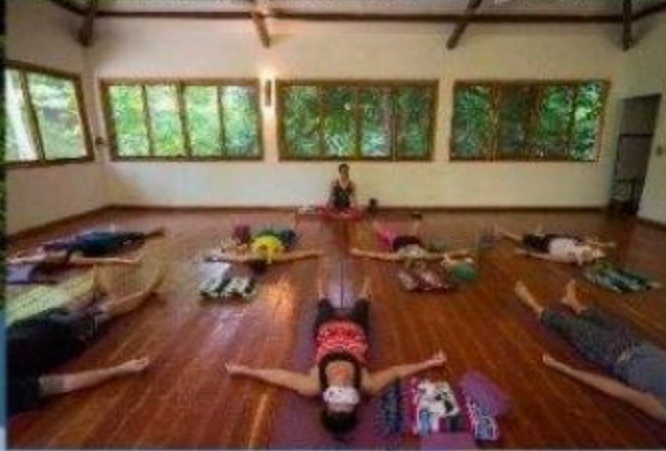

Istmo Family Camp 2024

Panama

June 8-15

July 27-Aug 3rd

Aug 10-17

www.istmoretreat.com/family-camp/